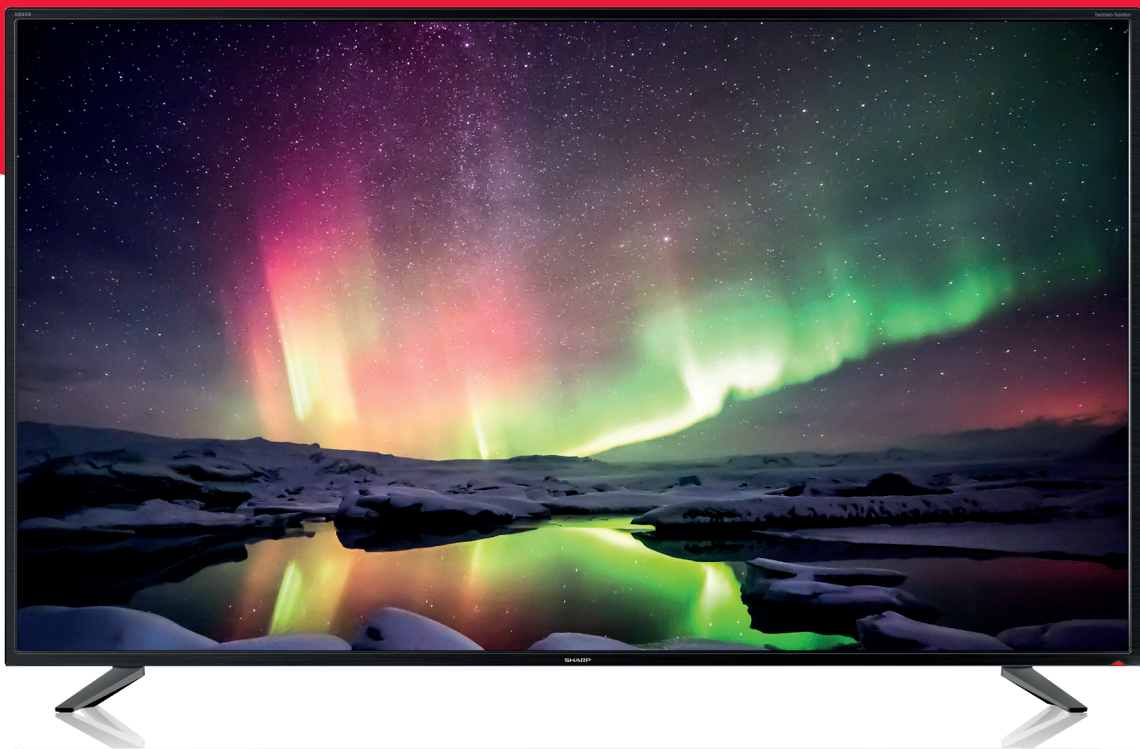

LC-65UI7252E

65" 4K ULTRA HD

The LC-65UI7252E is a 4K Ultra High Definition Smart LED TV with exceptional picture quality.

Highlights

SCREEN SIZE 164 cm (65")

HARMAN/KARDON SPEAKER SYSTEM

HD TUNER DVB-T/T2/C/S/S2

HIGH DYNAMIC RANGE

3x HDMI 2.0 INPUTS

4K UHD SMART TV

SOUND SYSTEM BY

harman/kardon

Sharp.eu/av | [#SharpBeOriginal](https://twitter.com/SharpBeOriginal)

Smart Ultra HD UI7252 series provides a wide range of connection possibilities. Three HDMI 2.0 ports are able to receive 2160p@60Hz signal, a USB 3.0 port is perfect for connecting a fast hard disc drive (in addition to two USB 2.0 ports).

HDR technology can deliver better contrast and increased brightness compared with standard TV sets.

PVR is not available in DACH-region and Italy

SHARP
Be Original.

DISPLAY

Diagonal screen size cm / inch	164/65
Panel resolution	3840x2160
HDR support	YES
Active motion	400
Backlight	LED
Dynamic contrast	1 000 000:1