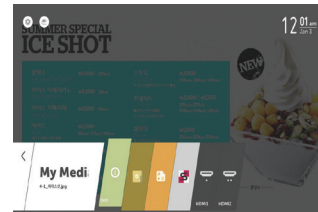

webOS 2.0

The webOS 2.0 platform provides powerful and convenient tools to create, including app development materials.