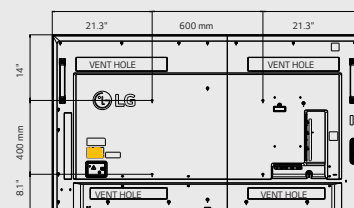

## Dimension

### 86"

75.8" x 43.4" x 2.5" / 108lbs (Without handle)

75.8" x 43.4" x 3.1" (With handle)

\*Without logo

### 75"

66.2" x 37.8" x 2.3" / 91.5lbs (Without Handle)

66.2" x 37.8" x 2.9" (With Handle)

\*Without logo