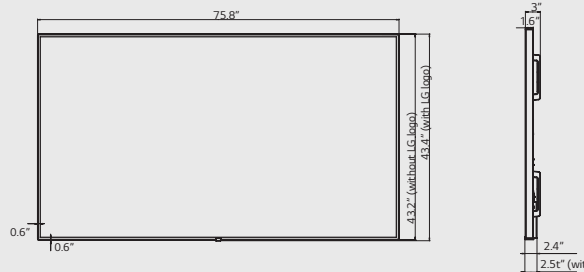

## Dimension

### 86"

75.8" x 43.4" x 2.5" / 108lbs (Without handle)

75.8" x 43.4" x 3.1" (With handle)

\*Without logo

### 75"

66.2" x 37.8" x 2.3" / 91.5lbs (Without Handle)

66.2" x 37.8" x 2.9" (With Handle)

\*Without logo