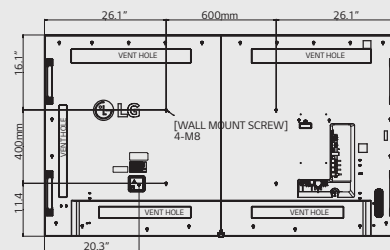

## Dimension

### 86"

75.8" x 43.4" x 2.5" / 108lbs (Without handle)

75.8" x 43.4" x 3.1" (With handle)

\*Without logo