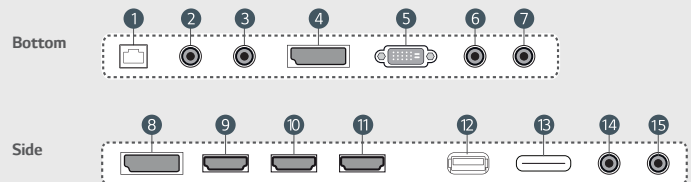

Connectivity

- 1 LAN
- 2 AUDIO IN
- 3 AUDIO OUT
- 4 DP OUT
- 5 DVI-D IN
- 6 PIXEL SENSOR
- 7 IR & LIGHT SENSOR
- 8 DP IN
- 9 HDMI IN 3
- 10 HDMI IN 2
- 11 HDMI IN 1
- 12 USB 3.0 IN
- 13 SD CARD
- 14 RS-232C IN
- 15 RS-232C OUT

Download LG Commercial Display Mobile App

More info Lg.com/us/commercial

YouTube youtube.com/LGCommercialDisplayUSA

LG may make changes to specifications and product descriptions without notice.
Copyright © 2016 LG Electronics Inc. All rights reserved. "LG Life's Good" is a registered of LG Corp.
The names of products and brands mentioned here may be the trademarks of their respective owners.
LG_SPEC_UH5C_051611_PR