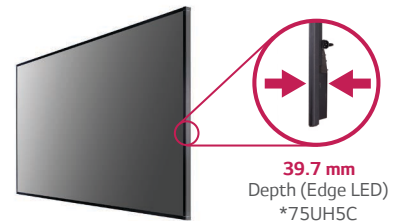

### Slimmer Depth

With its slim depth and built-in speaker, which increases space efficiency, you don't need to install an extra media player. Also, you can move it conveniently with its handle on the back side.