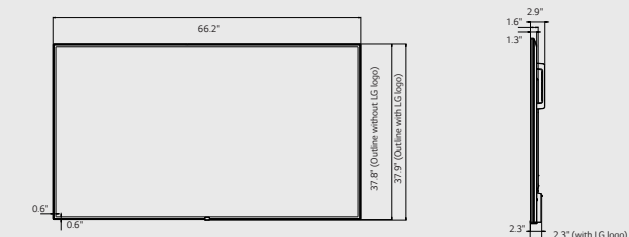

## Dimension

### 86"

75.8" x 43.4" x 2.5" / 108lbs (Without handle)

75.8" x 43.4" x 3.1" (With handle)

\*Without logo

### 75"

66.2" x 37.8" x 2.3" / 91.5lbs (Without Handle)

66.2" x 37.8" x 2.9" (With Handle)

\*Without logo